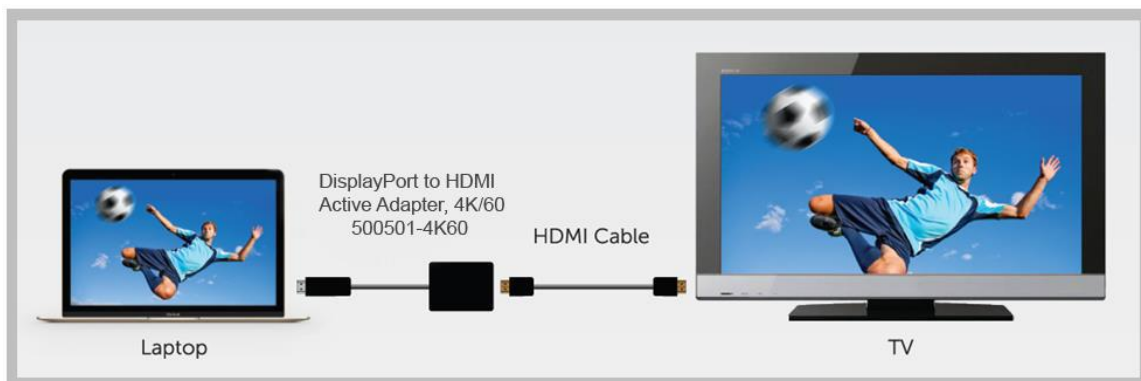

Overview

The DisplayPort to HDMI Active Adapter, 4K/60 (500501-4K60) allows a DisplayPort source such as a PC or Laptop to be connected to an existing HDMI display or projector at up to 4K @ 60Hz.

Typical Applications

Connecting PCs and Laptops to HDMI displays in classroom training systems, boardroom PC based systems, and collaborative PC systems

Key Features

- Converts DisplayPort to HDMI
- HDCP Compliant
- Supports up to 4K (3840x2160) @ 60Hz
- Active device for improved compatibility
- No external power supply required
- Includes a pigtail for convenient connectivity in tight spaces

Specifications	
Environment	DisplayPort digital signal transmission
Resolution	Up to 4K (3840x2160) @ 60Hz
Input Connector	DisplayPort - Male
Output Connector	HDMI Type A – Female
Power	No external power required
Dimensions	Enclosure: 1.77" x 1.77" x 0.47" (45mm x 45mm x 12mm) Pigtail & DisplayPort Connector: 8.66" +/- 0.39" (220mm +/- 10mm)
Weight	0.136lbs (0.06kg)
Warranty	Lifetime
Ordering Information	500501-4K60 DisplayPort to HDMI Active Adapter, 4K/60 (UPC: 627699015018)