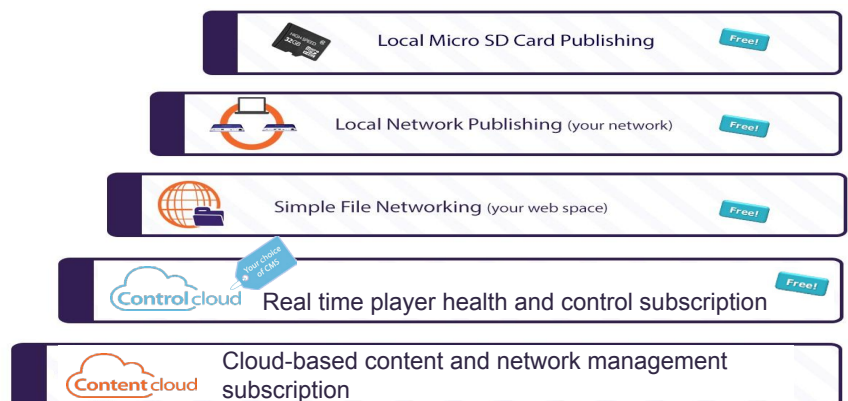

Features:

- 32" diagonal, IPS
- 10 point capacitive touch panel (optional)
- Mechanical drawings available upon request
- Highly reliable media handling platform
- S/PDIF digital audio
- Engaging interactive controls via GPIO and UDP
- 1x USB 2.0
- Serial and IR control for expanded interactive options
- WiFi / Bluetooth Module (optional) MBS-WIFI1-OPT - enables Mimo Vue with BrightSign Built-In to network using Wi-Fi and operate BrightBeacon via Bluetooth
- Powerful video engine (HS124 supports Full HD 1080p60 single decode)
- Low-power, fan-less design
- HDMI output (HS124 supports 1.4) with CEC
- Mainstream HTML5 Engine
- 100baseT Ethernet
- CEC Power Management

- Cloud-based subscription included with all MBS Series BrightSign displays
- Streamlined player setup
- Real time player health & controls
- Your choice of CMS
- **Free subscription with MBS Series Display!**

- Annual BrightSign subscription, n/a Mimo Monitors
- Includes Control Cloud services
- Adds a complete set of content & network management tools
- **Free 30-day trial**

Note: Information and specification are subject to change without prior notice.