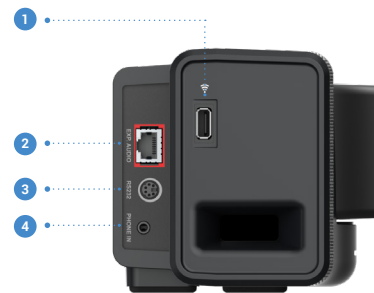

*For 4K UHD support, please check system/hardware requirements with your software application provider.

** Specifications may vary depending on countries and are subject to change without notice.

Front

- 1 PTZ lens
- 2 LED indicator

Top

Side

- 1 USB 2.0 Type-A
- 2 HDMI out (to TV)
- 3 USB 3.0 Type-B (device to PC)
- 4 LAN
- 5 DC 12V

- 1 USB 2.0 Type A for wireless dongle
- 2 Audio expansion
- 3 RS-232
- 4 Phone in/ Speaker out