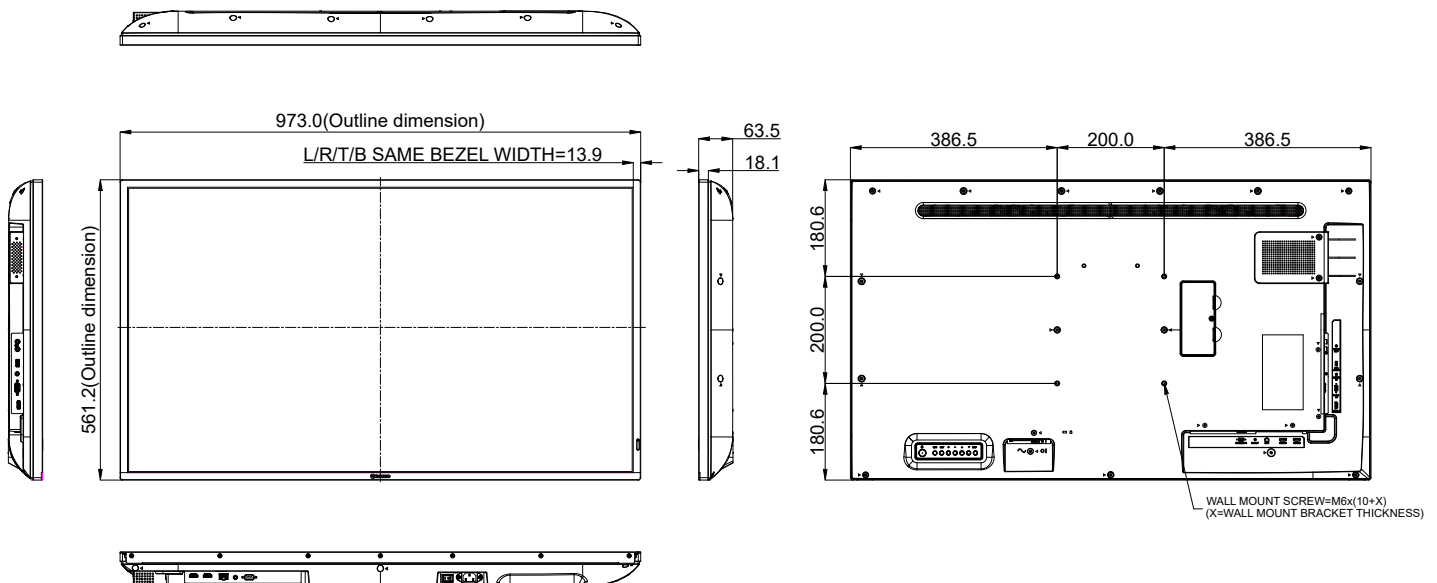

TECHNICAL DRAWING