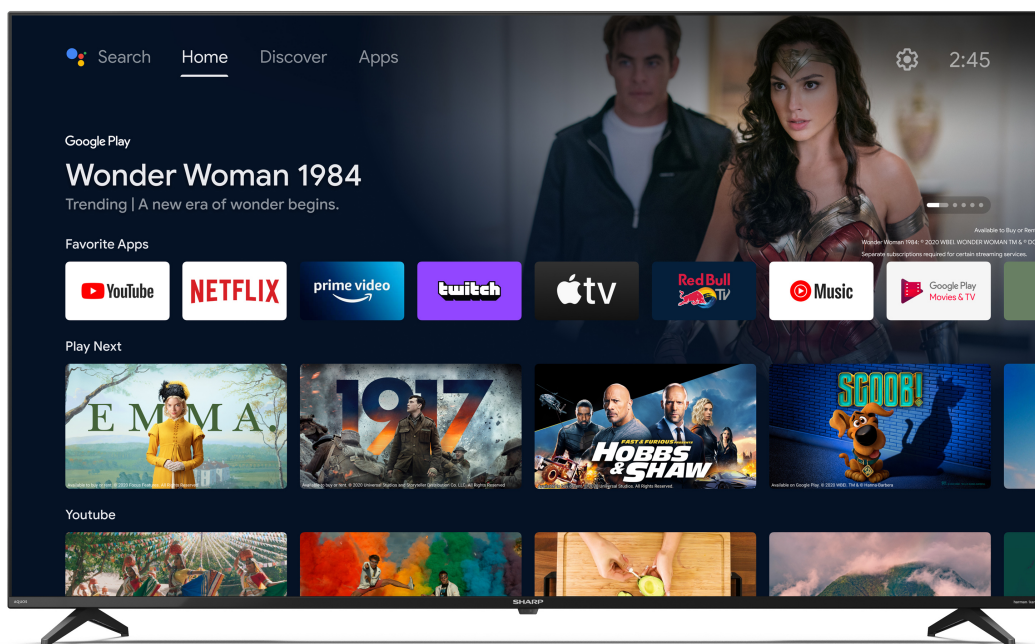

65FN2EA
Ref: 4T-C65FN2EL2AB

65" 4K ULTRA HD ANDROID TV™

The 65FN2EA is a 4K Ultra High Definition Frameless LED Android TV™ with exceptional multimedia functionality.

Frameless

UHD TV
3840 x 2160

androidtv

harman kardon

Dolby Vision

HDR
HIGH DYNAMIC RANGE

Active region
800

Chromecast
built-in

BOOSTERD

NETFLIX

prime video