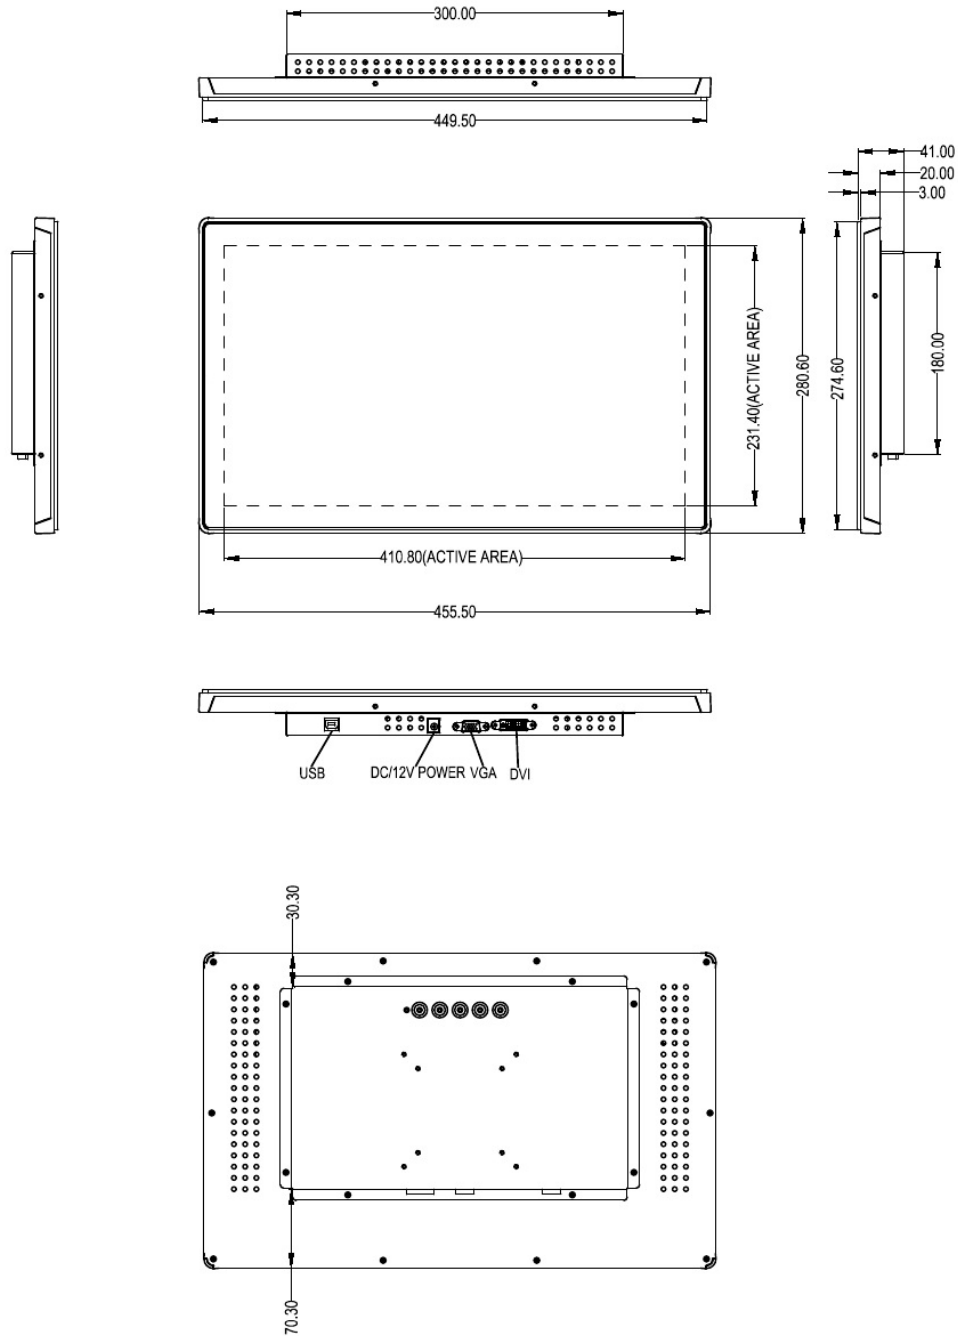

Dimensions and Mechanical Specifications

Mimo Monitors

743 Alexander Rd. Suite 15
Princeton, NJ 08540

info@mimomonitors.com

Sales: **1-855-YES-MIMO (937-6466)**