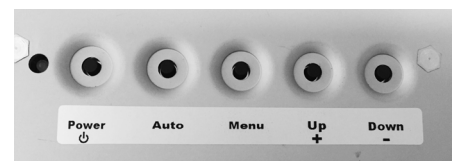

Applications:

- Kiosk
- Gaming/Amusement
- Industrial Automation
- POP/POI