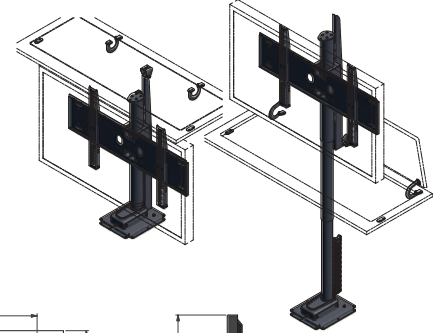

Audipack®

It's great to have solutions...

FACT SHEET

P5321

Slim telescopic lift system (single column)
max. screen size 55 inch.

Slim telescopic lift system suitable for bringing a flat panel into viewing position. With a simple press on a button the lift silently raises from the furniture. Standard supplied with mounting materials.

The universal flat panel mount is adjustable in height along the columns and provides an easy and simple flat panel installation.

- ▲ **For screens up to 55 inch**
- ▲ **Silent drive**
- ▲ **Easy installation**

Audipack®

It's great to have solutions...

FACT SHEET

P5321

Technical specifications

Max. screen size	55 inch
Max. load	50 Kg
Dimensions in mm	W 860 x D 290 x H 880-1845
Stroke in mm	965 mm
Presentation height in mm	1465 (centre screen)
Max. mounting range in mm	W 810 x H 446
Min. mounting range in mm	W 130
Power supply	230 VAC 50-60 Hz/24 VDC