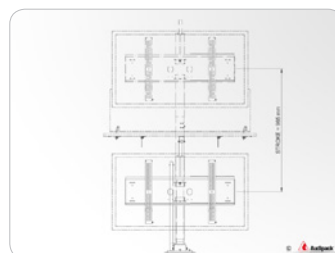

Audipack®

It's great to have solutions...

FACT SHEET

P5321

Slim telescopic lift system (single column)
max. screen size 55 inch.

Slim telescopic lift system suitable for bringing a flat panel into viewing position. With a simple press on a button the lift silently raises from the furniture. Standard supplied with mounting materials.

The universal flat panel mount is adjustable in height along the columns and provides an easy and simple flat panel installation.

- ▲ **For screens up to 55 inch**
- ▲ **Silent drive**
- ▲ **Easy installation**

Audipack®

It's great to have solutions...

FACT SHEET

P5321

Technical specifications

Max. screen size	55 inch
Max. load	50 Kg
Dimensions in mm	W 860 x D 290 x H 880-1845
Stroke in mm	965 mm
Presentation height in mm	1465 (centre screen)
Max. mounting range in mm	W 810 x H 446
Min. mounting range in mm	W 130
Power supply	230 VAC 50-60 Hz/24 VDC