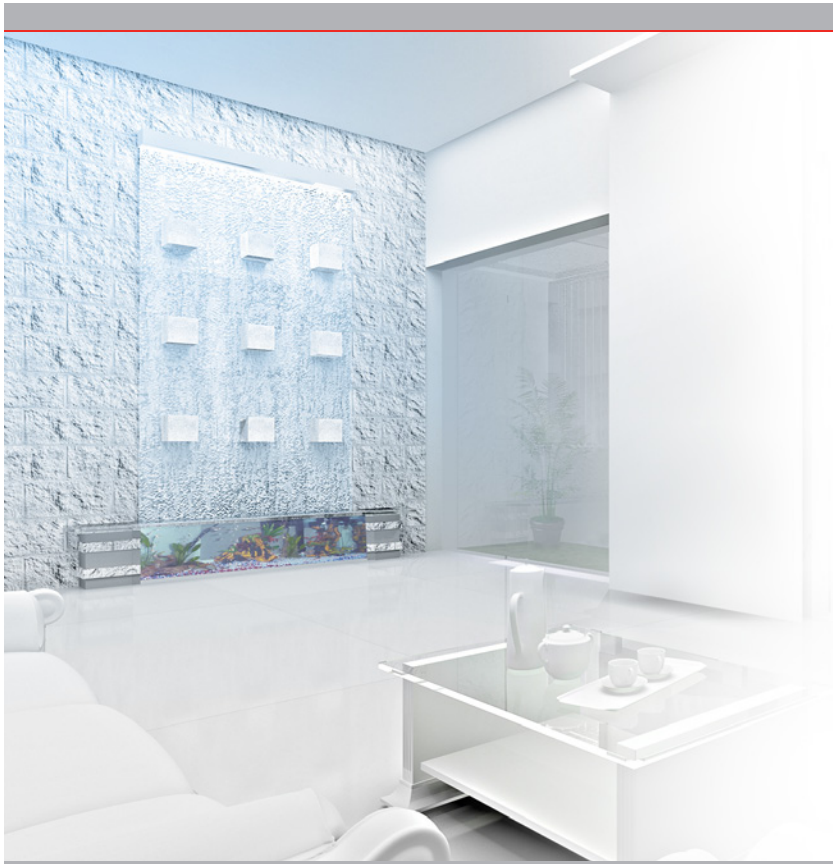

Audipack®

It's great to have solutions...

FACT SHEET

P5321

Slim telescopic lift system (single column)
max. screen size 55 inch.

Slim telescopic lift system suitable for bringing a flat panel into viewing position. With a simple press on a button the lift silently raises from the furniture. Standard supplied with mounting materials.

The universal flat panel mount is adjustable in height along the columns and provides an easy and simple flat panel installation.

- ▲ **For screens up to 55 inch**
- ▲ **Silent drive**
- ▲ **Easy installation**