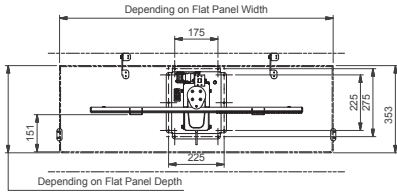

The universal flat panel mount is adjustable in height along the columns and provides an easy and simple flat panel installation.

- ▲ **For screens up to 55 inch**
- ▲ **Silent drive**
- ▲ **Easy installation**

Audipack®

It's great to have solutions...

FACT SHEET

P5321

Technical specifications

Max. screen size	55 inch
Max. load	50 Kg
Dimensions in mm	W 860 x D 290 x H 880-1845
Stroke in mm	965 mm
Presentation height in mm	1465 (centre screen)
Max. mounting range in mm	W 810 x H 446
Min. mounting range in mm	W 130
Power supply	230 VAC 50-60 Hz/24 VDC