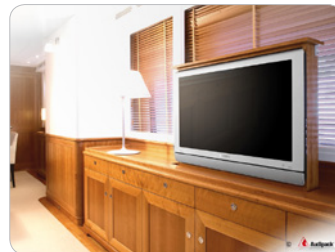

Audipack®

It's great to have solutions...

FACT SHEET

P5321

Slim telescopic lift system (single column)
max. screen size 55 inch.

Slim telescopic lift system suitable for bringing a flat panel into viewing position. With a simple press on a button the lift silently raises from the furniture. Standard supplied with mounting materials.

The universal flat panel mount is adjustable in height along the columns and provides an easy and simple flat panel installation.

- ▲ **For screens up to 55 inch**
- ▲ **Silent drive**
- ▲ **Easy installation**