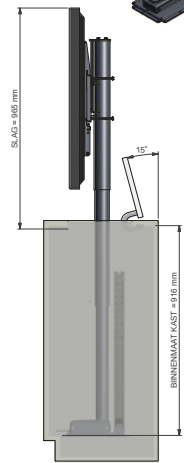

Audipack®

It's great to have solutions...

FACT SHEET

P5321

Slim telescopic lift system (single column)
max. screen size 55 inch.

Slim telescopic lift system suitable for bringing a flat panel into viewing position. With a simple press on a button the lift silently raises from the furniture. Standard supplied with mounting materials.

The universal flat panel mount is adjustable in height along the columns and provides an easy and simple flat panel installation.

- ▲ **For screens up to 55 inch**
- ▲ **Silent drive**
- ▲ **Easy installation**

Audipack®

It's great to have solutions...

FACT SHEET

P5321

Technical specifications

Max. screen size	55 inch
Max. load	50 Kg
Dimensions in mm	W 860 x D 290 x H 880-1845
Stroke in mm	965 mm
Presentation height in mm	1465 (centre screen)
Max. mounting range in mm	W 810 x H 446
Min. mounting range in mm	W 130
Power supply	230 VAC 50-60 Hz/24 VDC