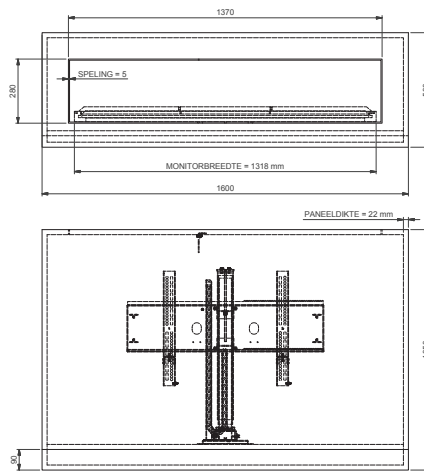

Audipack®

It's great to have solutions...

FACT SHEET

P5321

Slim telescopic lift system (single column)
max. screen size 55 inch.

Slim telescopic lift system suitable for bringing a flat panel into viewing position. With a simple press on a button the lift silently raises from the furniture. Standard supplied with mounting materials.

The universal flat panel mount is adjustable in height along the columns and provides an easy and simple flat panel installation.

- ▲ **For screens up to 55 inch**
- ▲ **Silent drive**
- ▲ **Easy installation**

Audipack®

It's great to have solutions...

FACT SHEET

P5321

Technical specifications

Max. screen size	55 inch
Max. load	50 Kg
Dimensions in mm	W 860 x D 290 x H 880-1845
Stroke in mm	965 mm
Presentation height in mm	1465 (centre screen)
Max. mounting range in mm	W 810 x H 446
Min. mounting range in mm	W 130
Power supply	230 VAC 50-60 Hz/24 VDC