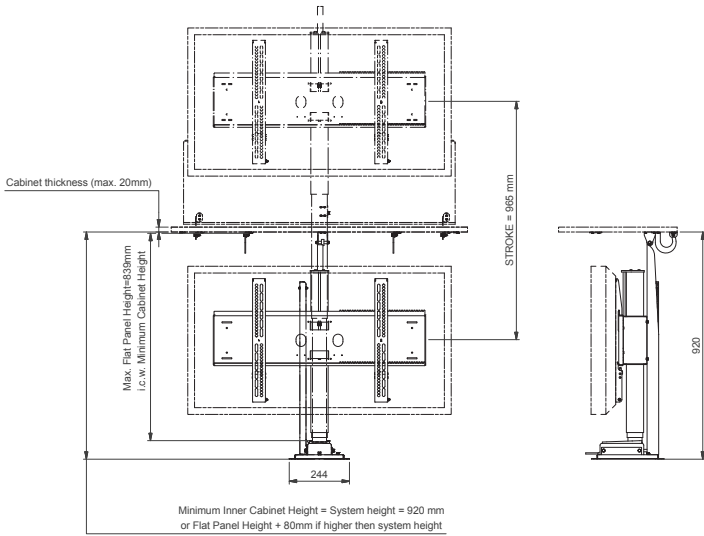

Audipack®

It's great to have solutions...

FACT SHEET

P5321

Slim telescopic lift system (single column)
max. screen size 55 inch.

Slim telescopic lift system suitable for bringing a flat panel into viewing position. With a simple press on a button the lift silently raises from the furniture. Standard supplied with mounting materials.

The universal flat panel mount is adjustable in height along the columns and provides an easy and simple flat panel installation.

- ▲ **For screens up to 55 inch**
- ▲ **Silent drive**
- ▲ **Easy installation**

Audipack®

It's great to have solutions...

FACT SHEET

P5321

Technical specifications

Max. screen size	55 inch
Max. load	50 Kg
Dimensions in mm	W 860 x D 290 x H 880-1845
Stroke in mm	965 mm
Presentation height in mm	1465 (centre screen)
Max. mounting range in mm	W 810 x H 446
Min. mounting range in mm	W 130
Power supply	230 VAC 50-60 Hz/24 VDC