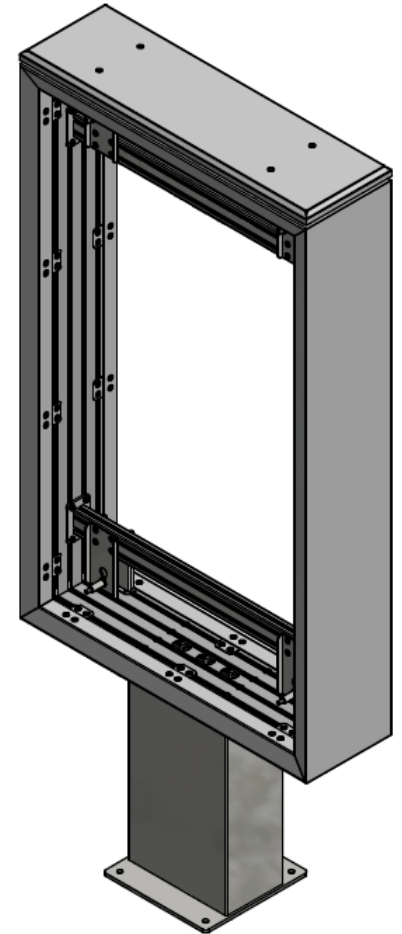

Access panel for equipment and cable management

NOTE: All dimensions are \pm ..., in mm and subject to change

© COPYRIGHT AUDIPACK
 This print and the information shown
 thereon, is the property of
 AUDIPACK.
 It may not be delivered to others nor
 reproduced for general circulation
 without the written consent of the
 AUDIPACK engineering department.

AUDIPACK
 Industriestraat 2-4
 2751 GT Moerkapelle
 the Netherlands

Tel: +31(0)795931671
 Fax: +31(0)795933115
 www.audipack.com

PRESENTATION
 FOD-55XE4F-M-D

55" BACK TO BACK TOTEM

Dimensions are indications, not to be used for any preparations. No rights can be derived from the above dimensions.