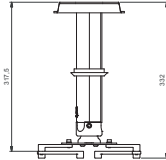

Audipack®

It's great to have solutions...

FACT SHEET

Quatro-fix range

QFIX-0300

Max. load

20 Kg.

10 Kg.

Technical specifications

Max. mounting range in diameter	440 mm
Max. load	20 Kg with 4 arms 10 Kg with 4 double arms
Angle adjustment	15 degrees
Position adjustment	360 degrees
Colour	Grey, Black and White Other colours on request

Optional

- Extension tubes
- Equipment supports
- Camera support
- Truss mounts

Product range

QFIX-0100	Length in mm	100
QFIX-0300	Length in mm	300
QFIX-0500T	Length in mm	355-500
QFIX-0700T	Length in mm	450-700
QFIX-1000T	Length in mm	604-1000

Related product ranges

- **QFIX3** range: Universal projector ceiling mounts for bigger and heavier projectors, up to 30 Kg.
- **UTS** range: Projector ceiling mounts combined with a brand related projector mount
- **UTC** range: Projector truss mounts combined with a brand related projector mount