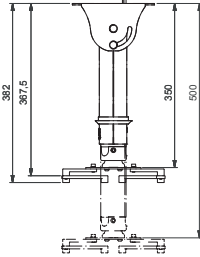

QFIX-0500T