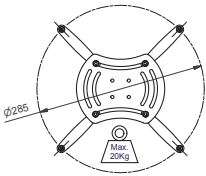

### Quatro-fix range

**QFIX-0100**

**QFIX-0300**

**QFIX-0500T**

**QFIX-0700T**

**QFIX-1000T**

Max. load

20 Kg.

### Technical specifications

Max. mounting range in diameter	440 mm
Max. load	20 Kg with 4 arms 10 Kg with 4 double arms
Angle adjustment	15 degrees
Position adjustment	360 degrees
Colour	Grey, Black and White Other colours on request