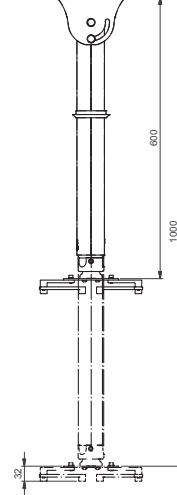

### Quatro-fix range

**QFIX-0100**

**QFIX-0300**

**QFIX-0500T**

**QFIX-0700T**

**QFIX-1000T**

Max. load

20 Kg.

### Technical specifications

Max. mounting range in diameter	440 mm
Max. load	20 Kg with 4 arms 10 Kg with 4 double arms
Angle adjustment	15 degrees
Position adjustment	360 degrees
Colour	Grey, Black and White Other colours on request