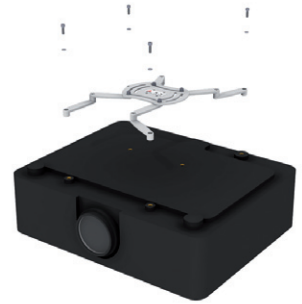

An elegant and flexible solution for mounting the projector to the ceiling with an Audipack Quatro-Fix projector mount.

The Quatro-Fix is a flexible mount that can be mounted to nearly any brand and type of projector. The rigid and tolerance free construction assures a steady projection. Projector cabling can be neatly hidden in the tube set.

### Technical specifications

Max. mounting range in diameter	440 mm
Max. load	20 Kg with 4 arms 10 Kg with 4 double arms
Angle adjustment	15 degrees
Position adjustment	360 degrees
Colour	Grey, Black and White Other colours on request