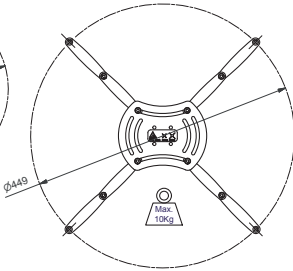

### Quatro-fix range

**QFIX-0100**

**QFIX-0300**

**QFIX-0500T**

**QFIX-0700T**

**QFIX-1000T**

Max. load

20 Kg.

### Technical specifications

Max. mounting range in diameter	440 mm
Max. load	20 Kg with 4 arms 10 Kg with 4 double arms
Angle adjustment	15 degrees
Position adjustment	360 degrees
Colour	Grey, Black and White Other colours on request