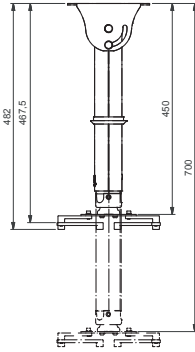

### Quatro-fix range

**QFIX-0100**

**QFIX-0300**

**QFIX-0500T**

**QFIX-0700T**

**QFIX-1000T**

Max. load

20 Kg.

### Technical specifications

Max. mounting range in diameter	440 mm
Max. load	20 Kg with 4 arms 10 Kg with 4 double arms
Angle adjustment	15 degrees
Position adjustment	360 degrees
Colour	Grey, Black and White Other colours on request